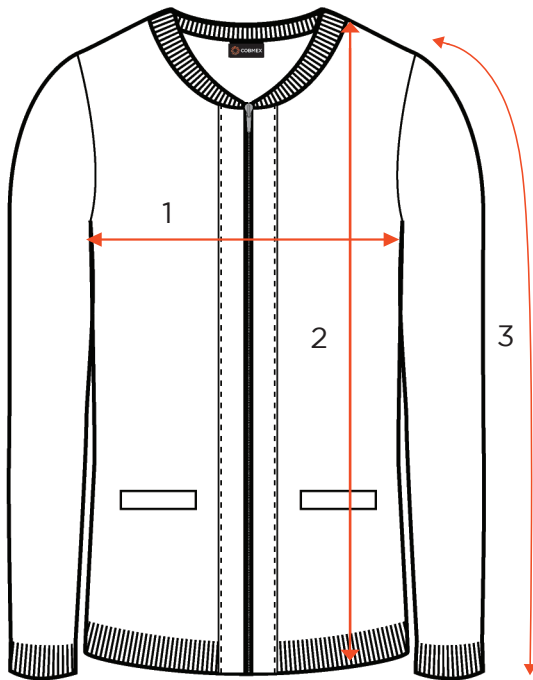

STYLE SPECIFICATION

STYLE: 4010
DESCRIPTION: Crew Neck Long Sleeve Zip Front Cardigan with Pockets, Ribbed Waistband and Cuffs
COLORS: Black, Navy
KNIT: Jersey
GAUGE: 7gg
CONTENT: 100% Durapil™ Acrylic

SIZE	XS	S	M	L	XL	2XL	3XL	4XL	5XL
1. CHEST	19½	20½	21½	22½	24	25½	27	28½	30
2. BODY LENGTH	25	26	27	28	29	30	31	32	33
3. SLEEVE LENGTH	22	23	24	25	26	27	27½	28	28½

*All measurements are in inches
 Measurements may vary within international allowable tolerance (+/-5%)*